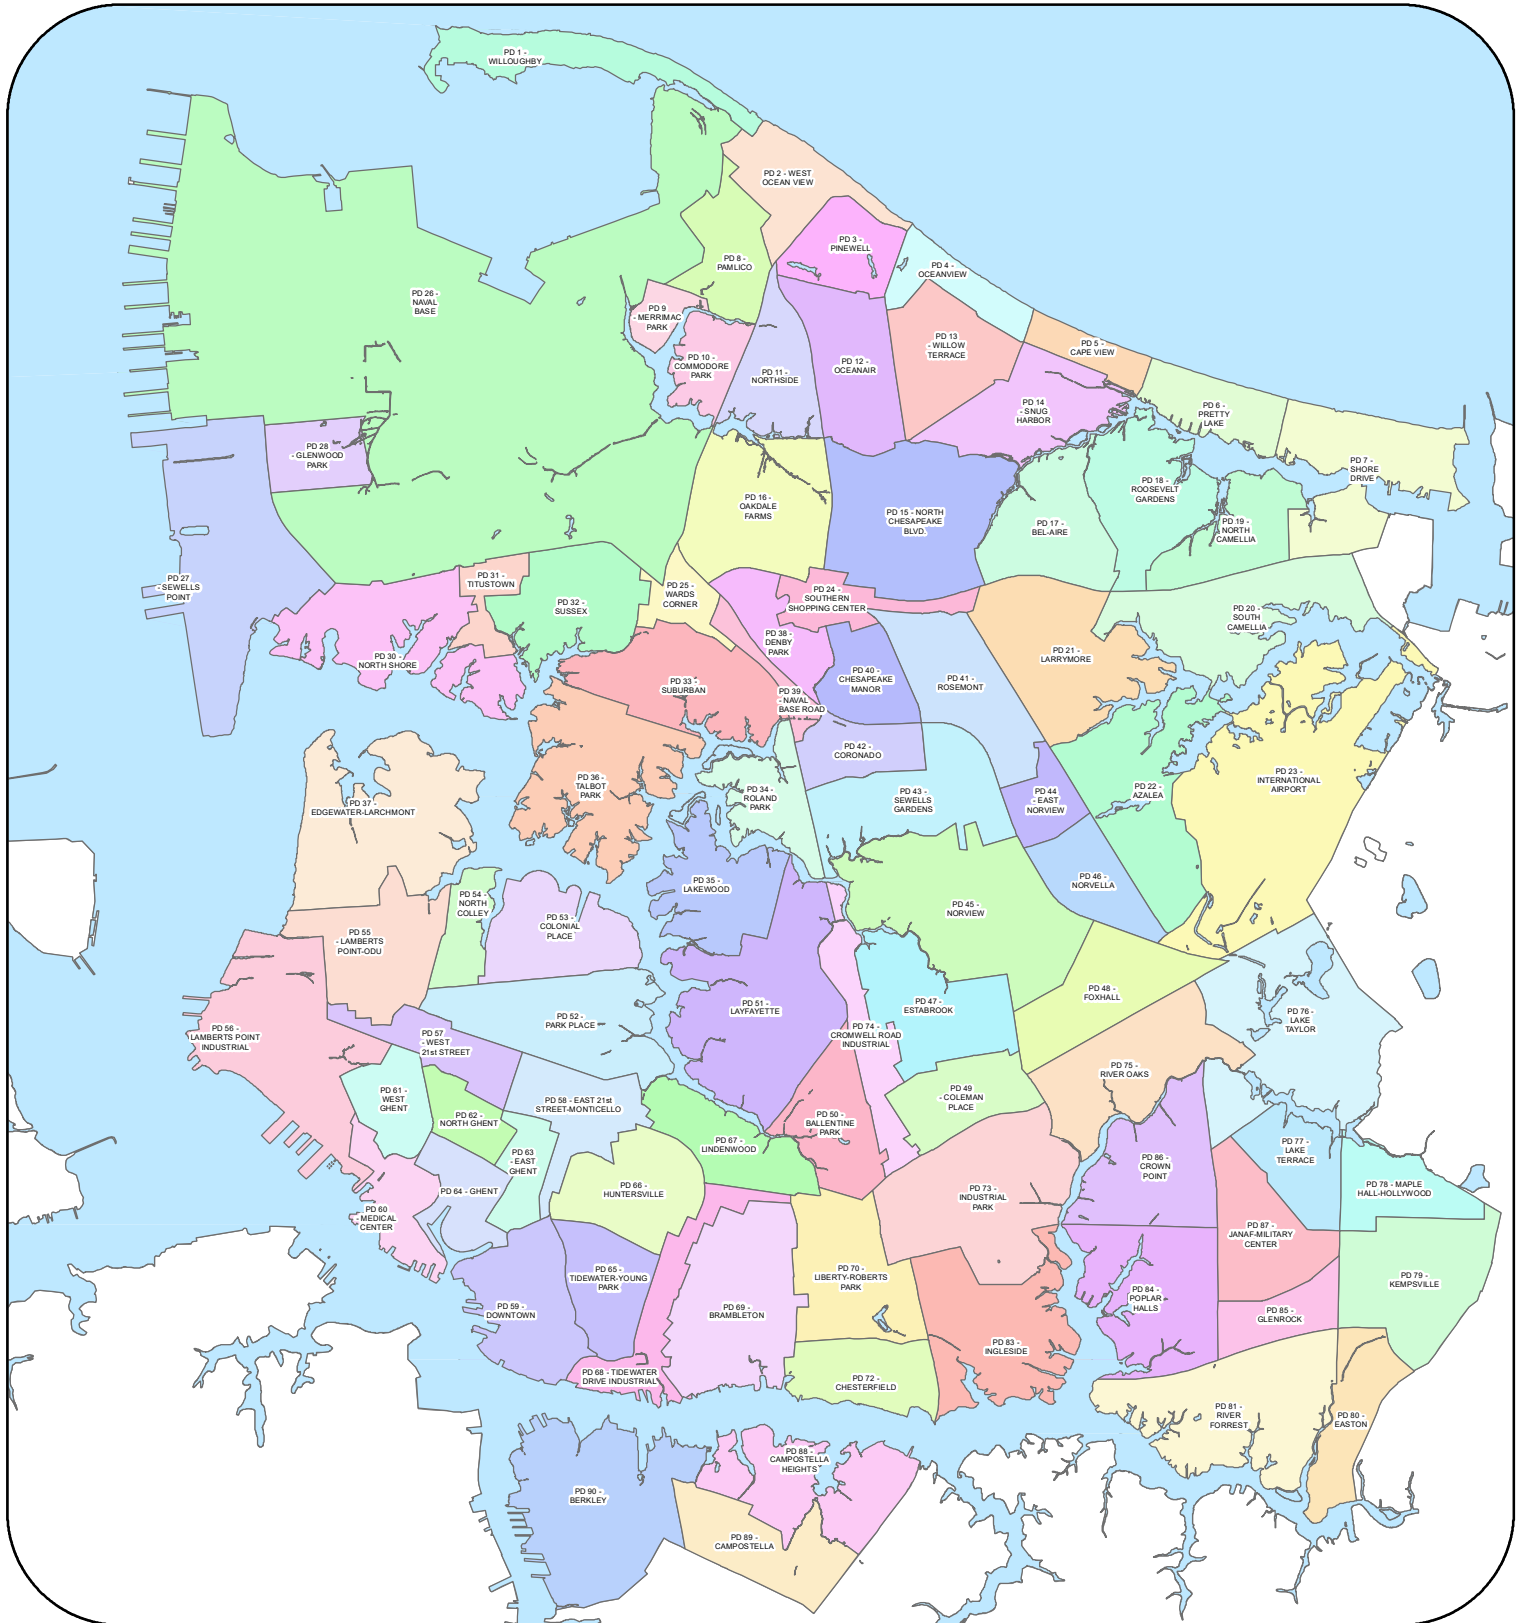

# Planning Districts

## City of Norfolk, Virginia

Created by the Department of  
Information Technology, GIS Team.  
This map is intended for graphic purposes only.  
Date: August 2020